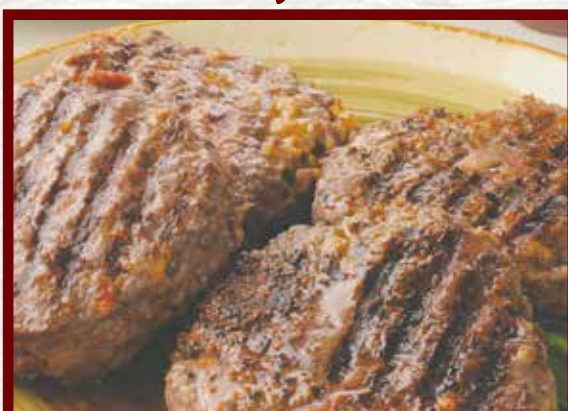

Butcher Shop Quality at Super Market Prices! **Meat**

Swanson Reserve
Black Angus Beef
Boneless Arm
Roast **\$4⁹⁹** Lb.

Fresh
Not Less Than
93% Lean
Ground Beef **\$4⁹⁹** Lb.

Swanson Reserve
Black Angus Beef
Flat Iron
Steaks **\$5⁹⁹** Lb.

Honeysuckle
93% Lean, Fresh
Ground Turkey **\$4⁹⁹**
1 Lb. Package

Milford Valley Farms
Chicken Entrées
5 Oz. Package
2\$⁴ for **4**

Cloverdale
Tangy Summer Sausage
28 Oz. Stick
\$9⁹⁹

Mt. Royal's Own
Italian Sausage
Hot or Mild
\$5⁹⁹ Lb.

Essential Everyday
Sliced Bacon
1 Lb. Package
\$5⁹⁹

Sushi & Seafood

Fantasy Tuna Spring Roll
\$6²⁵

Cooked Shrimp
31/40 Ct.
\$8⁹⁹ Lb.

Sea Scallops
\$29⁹⁹ Lb.

Tilapia Fillets
\$6⁹⁹ Lb.

Dairy

Frozen