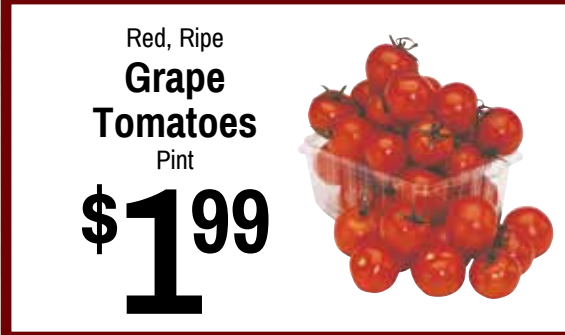

Produce

Fresh Red, Ripe Strawberries
1 Lb. Package **\$3⁹⁹**

Fresh Sweet Corn Ears
5\$3 for

Wild Harvest Salad Mix
5 Oz. Tub **\$3⁹⁹**

Local Red Potatoes
5 Lb. Bag **\$2⁹⁹**

Fresh Cucumbers
2\$1 for

Vidalia Onions
99¢ Lb.

Red, Ripe Grape Tomatoes
Pint **\$1⁹⁹**

Fresh Cut Fruit
28 Oz. Package **\$9⁹⁹**

Bakery

Deli

Bakery Fresh Iced Cake Donuts
6 Ct. Package **\$3⁹⁹**

Bakery Fresh, White Hamburger or Hot Dog Buns
4 Ct. Package **\$1⁹⁹**