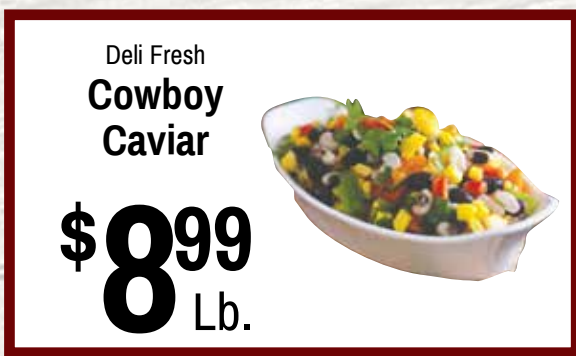

Boar's Head Mesquite Turkey
\$12⁴⁹ Lb.

Boar's Head Vermont Cheddar
\$8⁹⁹ Lb.

Bakery Fresh M&M's Cookies
12 Ct. Package **\$5⁹⁹**

Bakery Fresh Strudel Bites
16 Ct. Package **\$5⁹⁹**

Deli Fresh Beef Meatloaf Dinner
\$6⁴⁹ Ea.