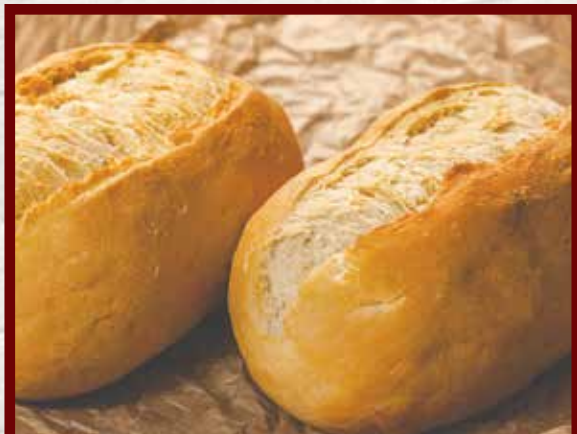

Boar's Head
Rosemary &
Sun-Dried Tomato
Ham **\$11⁹⁹**
Lb.

Deli Fresh
Scalloped or
Au Gratin
Potatoes
\$5⁹⁹
Lb.

Single Serve
Easter Dinners
Ham & Two Sides
Approx. 20 Oz.
\$12.99 Ea.

Deli Fresh
Broccoli Bacon
Salad
\$8⁹⁹
Lb.

Bakery

Bakery Fresh
White or Wheat
Dollar Buns
12 Ct. Package **\$2⁹⁹**

Bakery Fresh
Hard
Rolls
6 Ct. Package **\$2⁴⁹**

Bakery Fresh
Apple or Cherry
Turnovers
3 Ct. Package **\$2⁹⁹**

Take & Bake
Bread
Sticks
6 Ct. Package **\$3⁹⁹**