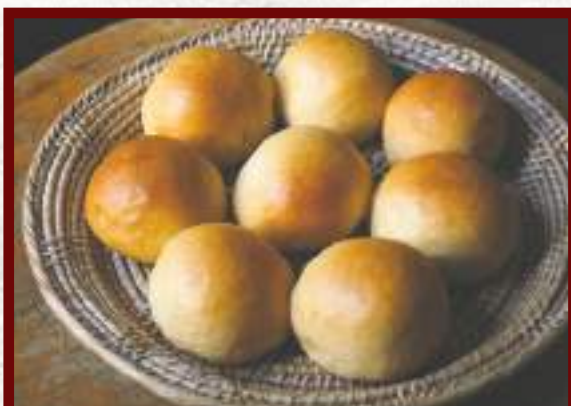

# Bakery

Bakery Fresh Easter M&M Cookies  
**\$5.99** 10 Count

Bakery Fresh Apple Fritters  
**\$4.99** 3 Count

Bakery Fresh Easter Cupcakes  
Chocolate or White  
**\$5.49** 6 Count

Bakery Fresh White or Wheat Dollar Buns  
**\$2.99** 12 Count